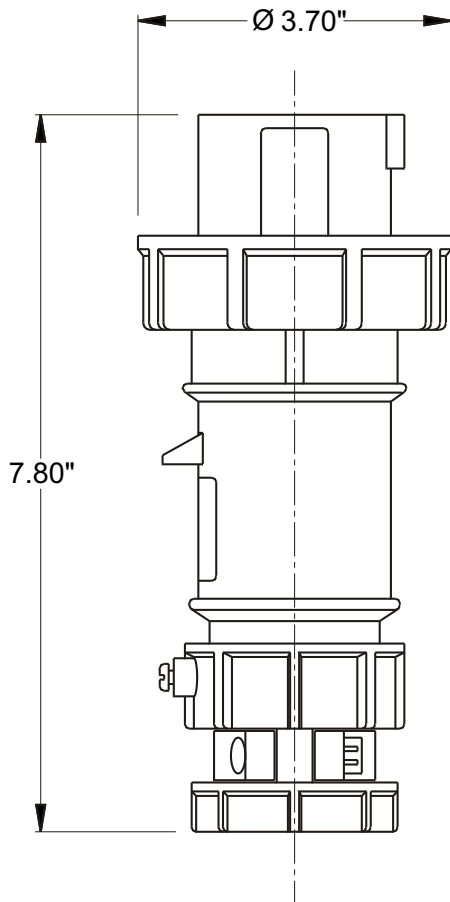

## PLUG, IN-LINE

<b>Part No.</b>	ME 330P6W
<b>Description:</b>	30 Amp 250Vac 2 Pole, 3 Wire Plug
<b>Construction:</b>	Watertight IEC IP 67
<b>Approvals:</b>	UL Listed Standards 1682; 1686 CSA Certification to Spec. C22.2 No. 182.1 IEC 60309-1; IEC 60309-2

**IEC COLOR CODE:** Blue

**GROUND SOCKET:** 6 Hour Position Mates with Female in 6 Hour Position.

Front View of Plug

Wire Range: #8 - #12 AWG  
Cord Range: .43" - .94"  
Threaded Cable Entry: 1" NPT

Drawing Not to Scale